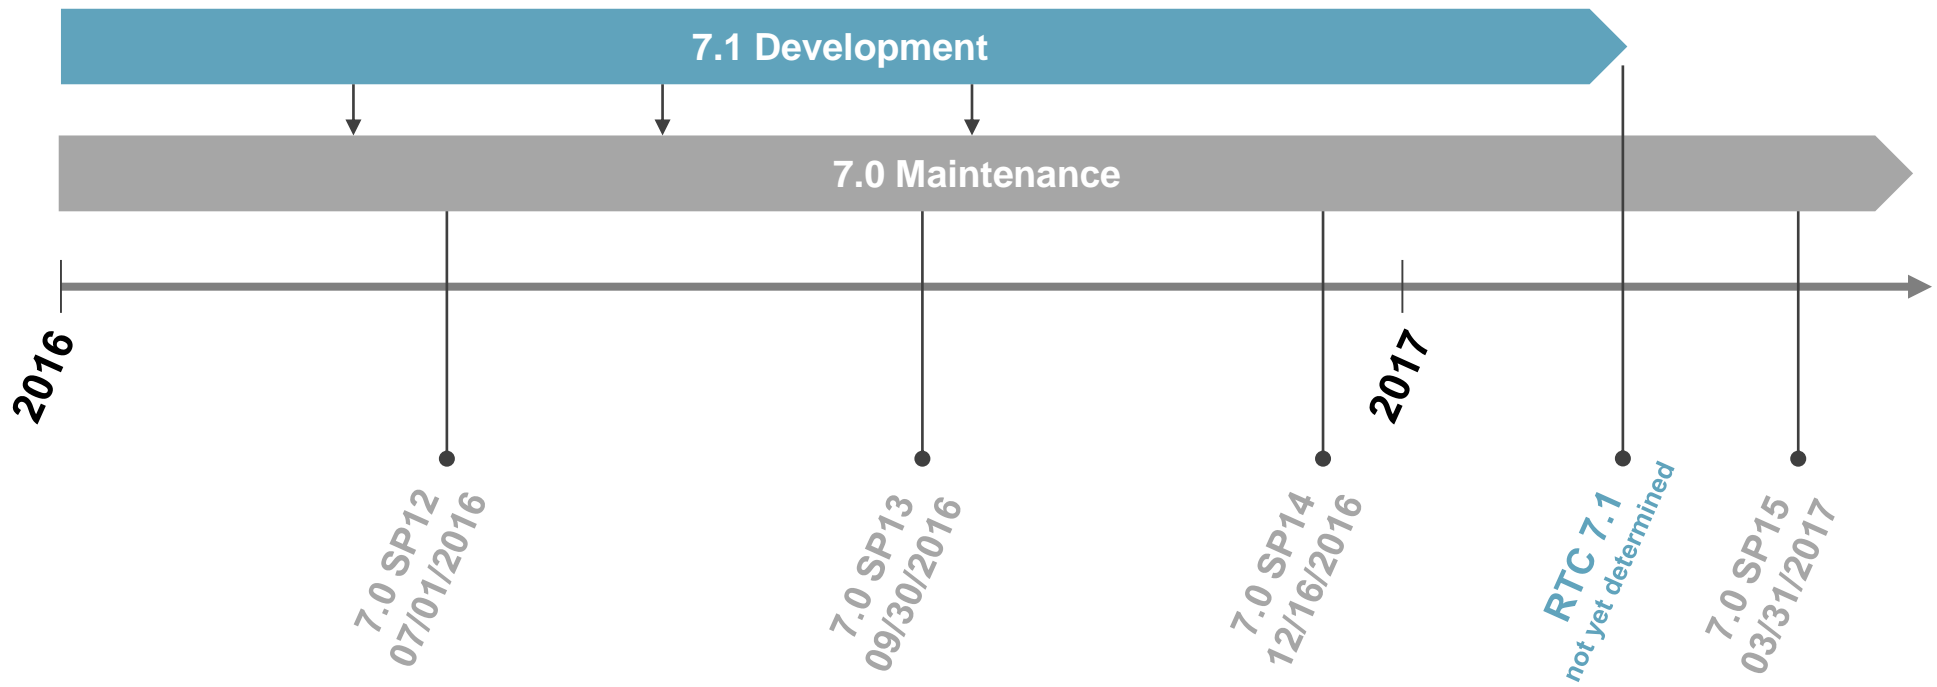

Planned Releases and Service Packs – Status November 2016

- SAP HANA enabled since msg.LRM 7.0
- Development of new functionalities in 7.1
- Downport of selected 7.1 Functionalities in 7.0 via SAP Notes (if technically possible)

RTC = Release to Customer