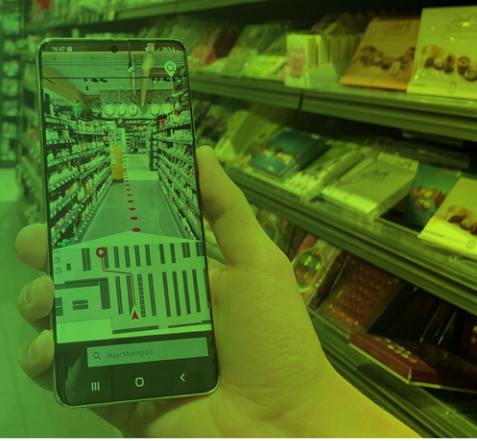

easyFinder App

The smart indoor navigation solution

At the exhibition ground, event location, in the hospital or in the hardware store and supermarket: In building complexes and large enclosed areas, it's difficult to get your bearings. Finding your destination here is often time-consuming and frustrating. Unlike in outdoor areas, navigation using GPS is not possible so only signs and employees help you search.

This is where our smart **easyFinder** app comes into play and, thanks to artificial intelligence (AI), enables a quick, independent destination search and navigation indoors.

Find your indoor destination in just a few steps

This is how it works:

-  Simply install the **easyFinder** app on your smartphone and start it
-  Select Point of Interest (POI) / Destination
-  Scan your environment with cell phone camera
-  Get to your destination with augmented reality (AR) or 2D map view

Find not search! Our **easyFinder**:

- knows your building and all important positions
- is an independent app that can also be seamlessly integrated into existing apps
- does not require additional hardware or network connection
- optimizes personnel use as well as operational and work processes