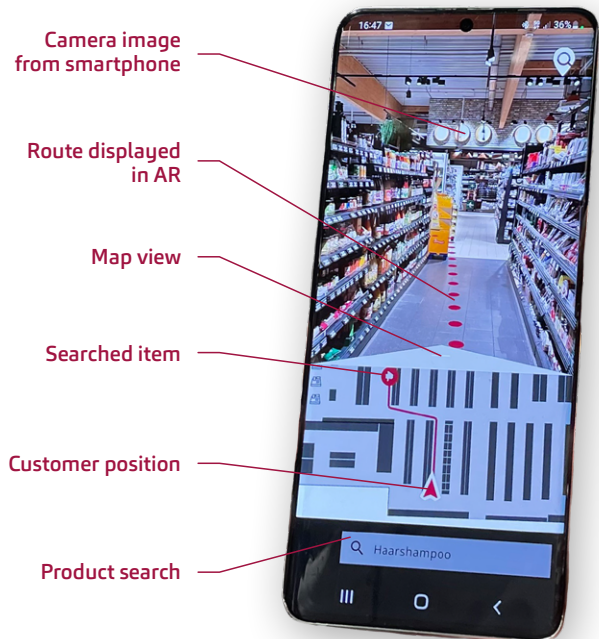

Find not search! Our **easyFinder**:

- knows your building and all important positions
- is an independent app that can also be seamlessly integrated into existing apps
- does not require additional hardware or network connection
- optimizes personnel use as well as operational and work processes

easyFinder also provides you with details on the behavior and needs of your customers. Place targeted discount promotions, offers, but also cross- or up-selling potentials with our add-on options and create a personalized navigation experience for more sales.